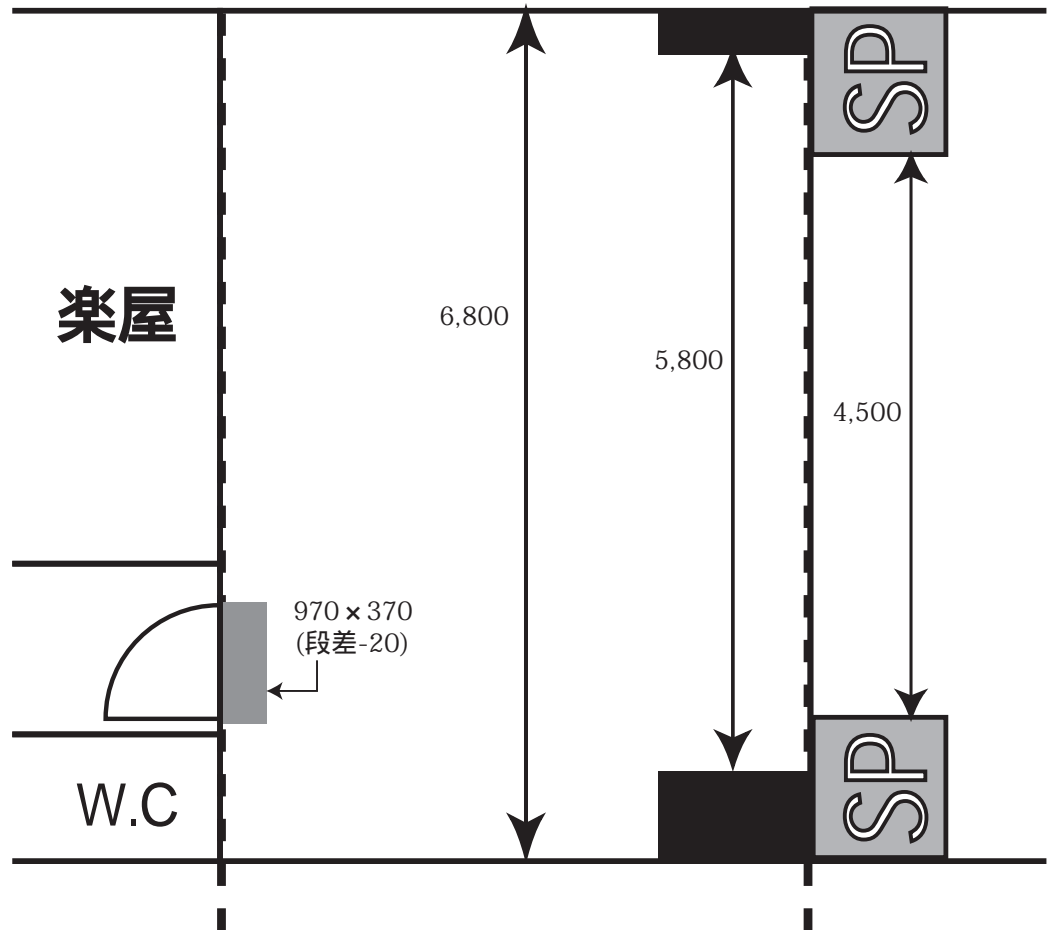

-BACK YARD-

-STAGE-

-HALL-

STAGE  
断面図

STAGE  
平面図  
(約33.8m)

SENDAI CLUB JUNK BOX