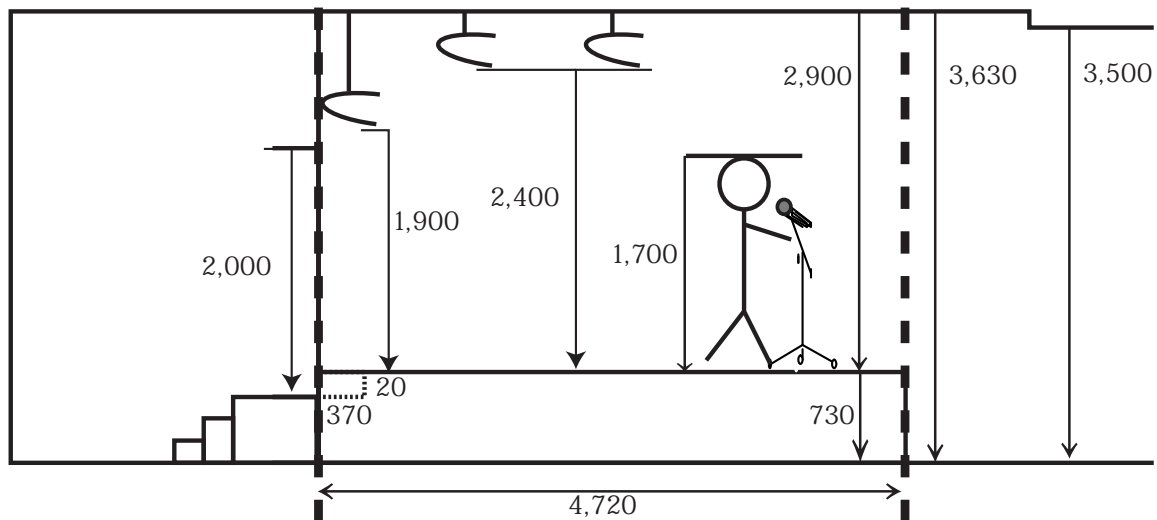

-BACK YARD-

-STAGE-

-HALL-

STAGE  
断面図

STAGE  
平面図  
(約33.8m)

SENDAI CLUB JUNK BOX